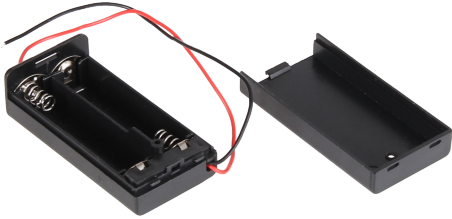

BATTERY CASE

for 2x AA batteries

This tough battery case is built for 2x AA batteries. It has an on/off switch and a cover.

MAIN FEATURES

Model	Battery case for 2x AA batteries
Special feature	Incl. on / off switch
battery type	AA
Capacity	2 batteries
Color	Black
Dimensions	6,8 x 3,2 x 1,7 cm
Scope of delivery	Battery case