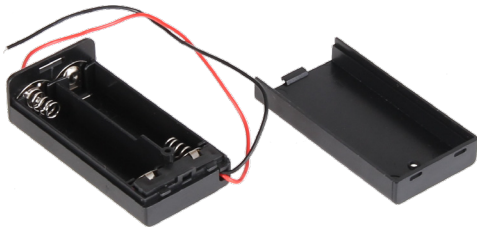

BATTERY CASE

for 2x AA batteries

This tough battery case is built for 2x AA batteries. It has an on/off switch and a cover.

MAIN FEATURES

Model	Battery case for 2x AA batteries
Special features	Incl. on/off switch
Battery type	AA
Capacity	2 batteries
Color	Black
Dimensions	6.8 x 3.2 x 1.7 cm
Items shipped	Battery case