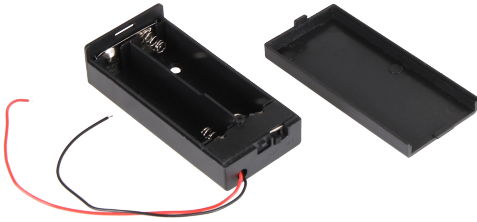

BATTERY CASE

for 2x 18650 batteries

This tough battery case is built for 2x 18650 batteries. It has an on/off switch and a cover.

MAIN FEATURES

Model	Battery case for 2x 18650 batteries
Special feature	Incl. on / off switch
Battery type	18650
Capacity	2 batteries
Color	Black
Dimensions	7,8 x 3,9 x 2 cm
Scope of delivery	Battery case

FURTHER DETAILS

Article No.	COM-BF2x18650
EAN	4250236817323
Customs tariff No.	8547200090